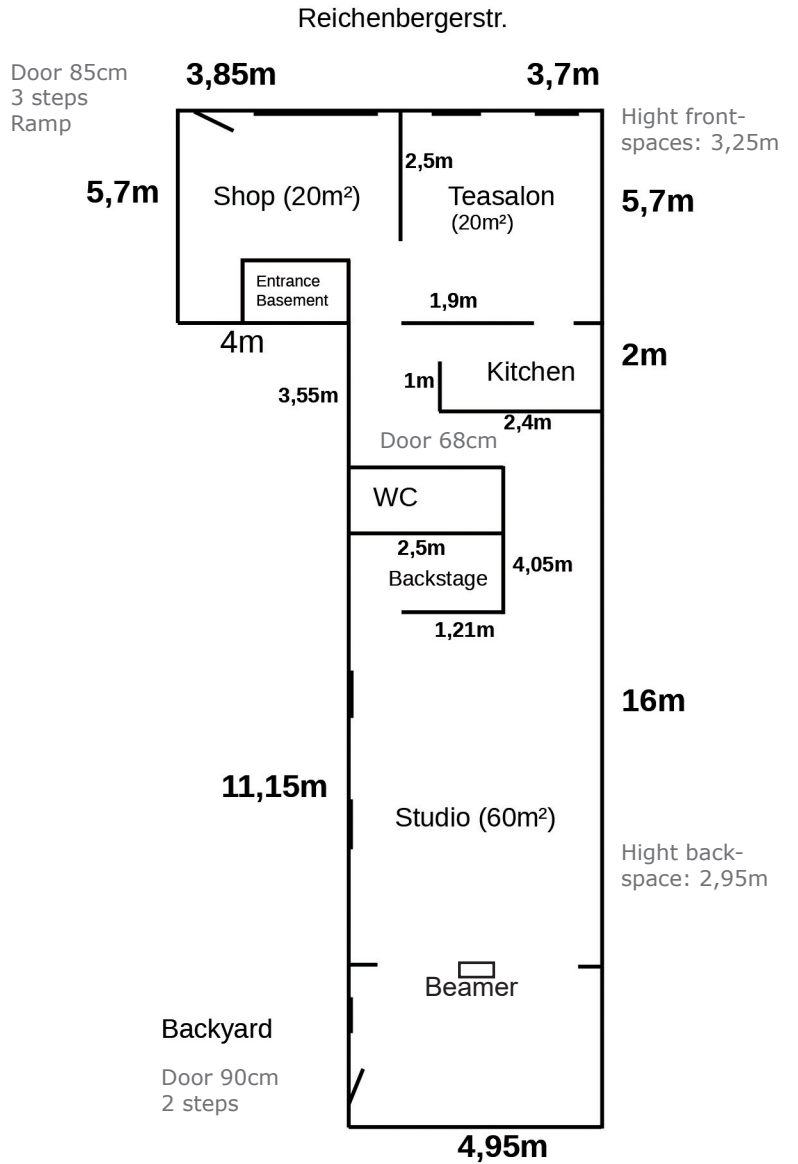

NEW FEARS

Projectspace
 Reichenbergerstr. 114
 10999, Berlin

Accessibility:

3 steps at the entrance door, which can be bridged by a ramp. Entrance door is 85cm wide.

The door connecting Teasalon and Studio and the door to the toilet are both 68cm wide.

There is a 90cm wide door entering the Studio from the backyard with 2 steps.

There are several steps down to the basement and there is no ramp.

SHOP (+big mirror)

OUTDOOR

TEASALON

STUDIO

KITCHEN

BACKSTAGE

BASEMENT

Technical Equipment:

- Soundsystem in studio: 2 Behringer speakers on stands, mixer
- Soundsystem in basement: Vonyx VX1015BT, 2 speakers on stands, Sub, DJ-table
- 2 Thunderwash 600 LED lights on stands
- 2 smaller LED lights on stands
- Beamer
- Wind-machine
- Smoke-machine
- Mic + stand
- Basic cables
- Fridge, kettle and basic dishes in kitchen

Connections Sub

Vonyx VX1015BT, 2 speakers on stands, Sub (basement)

2 Thunderwash 600 LED lights

2 smaller LED lights

2 Behringer speakers

Mixer soundsystem studio

Wind-machine

Connections Thunderwash