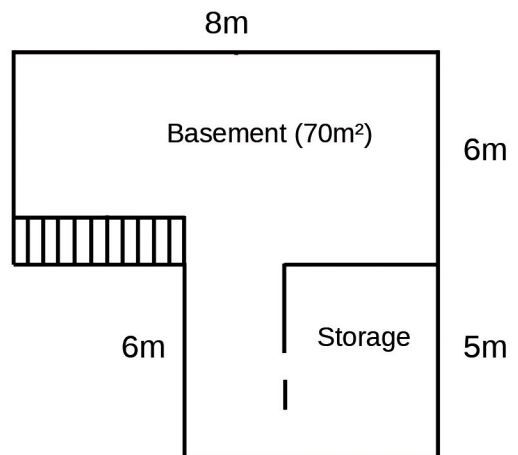

NEW FEARS

Projectspace
 Reichenbergerstr. 114
 10999, Berlin

Accessibility:

3 steps at the entrance door, which can be bridged by a ramp. Entrance door is 85cm wide.

The door connecting Teasalon and Studio and the door to the toilet are both 68cm wide.

There is a 90cm wide door entering the Studio from the backyard with 2 steps.

There are several steps down to the basement and there is no ramp.

SHOP (+big mirror)

OUTDOOR

TEASALON

STUDIO

KITCHEN

BACKSTAGE